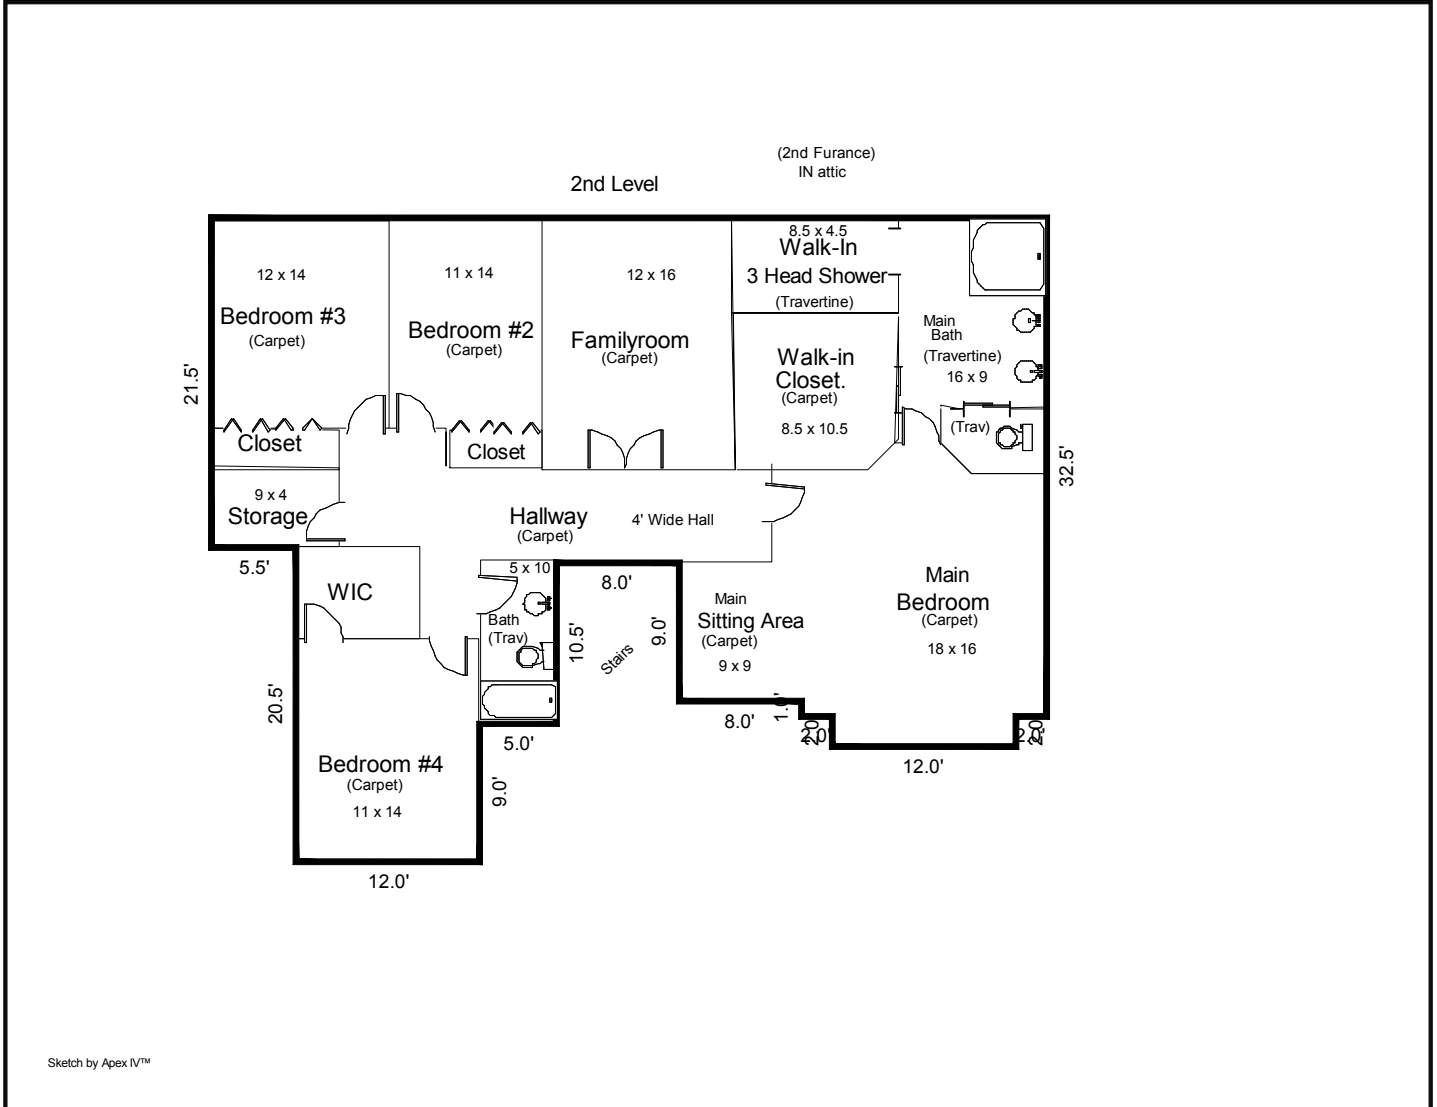

### Building Sketch (Page - 1)

Borrower/Client	Hennessey			
Property Address	11092 West Greyling Drive			
City	Boise	County Ada	State ID	Zip Code 83709-3341
Lender	Countrywide Home Loans			

Comments:

AREA CALCULATIONS SUMMARY			
Code	Description	Net Size	Net Totals
GLA1	First Floor	1841.7	1841.7
P/P	Porch	110.0	
	Porch	570.1	
	Porch	310.0	990.1
GAR	Garage	786.5	786.5
OTH	RV\	732.0	732.0
Net LIVABLE Area		(Rounded)	1842

LIVING AREA BREAKDOWN			
		Breakdown	Subtotals
<b>First Floor</b>			
	2.8	x 23.0	63.3
	11.0	x 51.0	561.0
	30.0	x 33.0	990.0
	24.0	x 28.0	672.0
	13.0	x 22.0	286.0
	3.5	x 16.0	56.0
<b>Garage</b>			-786.5
6 Items		(Rounded)	1842

### Building Sketch (Page - 2)

Borrower/Client	Hennessey			
Property Address	11092 West Greyling Drive			
City	Boise	County Ada	State ID	Zip Code 83709-3341
Lender	Countrywide Home Loans			

Comments:

AREA CALCULATIONS SUMMARY			
Code	Description	Net Size	Net Totals
GLA2	Second Floor	1763.2	1763.2
Net LIVABLE Area		(Rounded)	1763

LIVING AREA BREAKDOWN		
Breakdown		Subtotals
<b>Second Floor</b>		
2.0	x	12.0
17.0	x	33.0
22.5	x	32.0
9.0	x	12.0
9.0	x	24.0
5.5	x	21.5
1.0	x	16.0
7 Items		(Rounded)
		1763