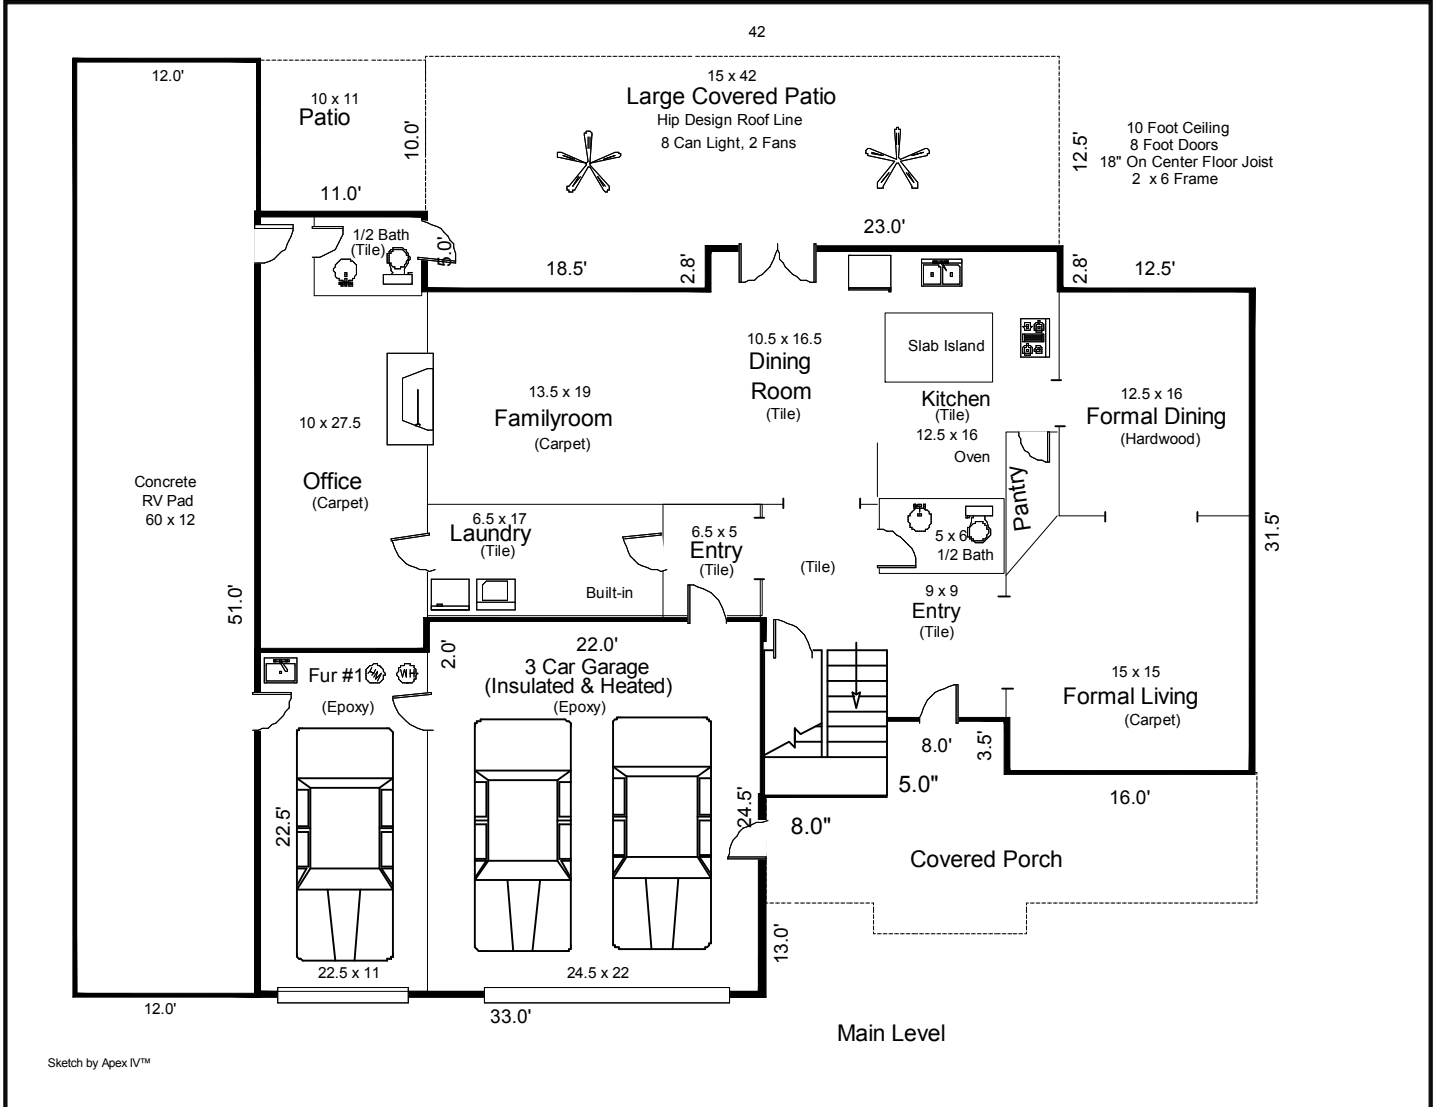

### Building Sketch (Page - 1)

Borrower/Client	Hennessey			
Property Address	11092 West Greyling Drive			
City	Boise	County Ada	State ID	Zip Code 83709-3341
Lender	Countrywide Home Loans			

Comments:

AREA CALCULATIONS SUMMARY			
Code	Description	Net Size	Net Totals
GLA1	First Floor	1841.7	1841.7
P/P	Porch	110.0	
	Porch	570.1	
	Porch	310.0	990.1
GAR	Garage	786.5	786.5
OTH	RV\	732.0	732.0
Net LIVABLE Area		(Rounded)	1842

LIVING AREA BREAKDOWN			
		Breakdown	Subtotals
<b>First Floor</b>			
	2.8	x 23.0	63.3
	11.0	x 51.0	561.0
	30.0	x 33.0	990.0
	24.0	x 28.0	672.0
	13.0	x 22.0	286.0
	3.5	x 16.0	56.0
<b>Garage</b>			-786.5
6 Items		(Rounded)	1842

LIVING AREA BREAKDOWN		
Breakdown		Subtotals
<b>Second Floor</b>		
2.0	x	12.0
17.0	x	33.0
22.5	x	32.0
9.0	x	12.0
9.0	x	24.0
5.5	x	21.5
1.0	x	16.0
7 Items		(Rounded)
		1763